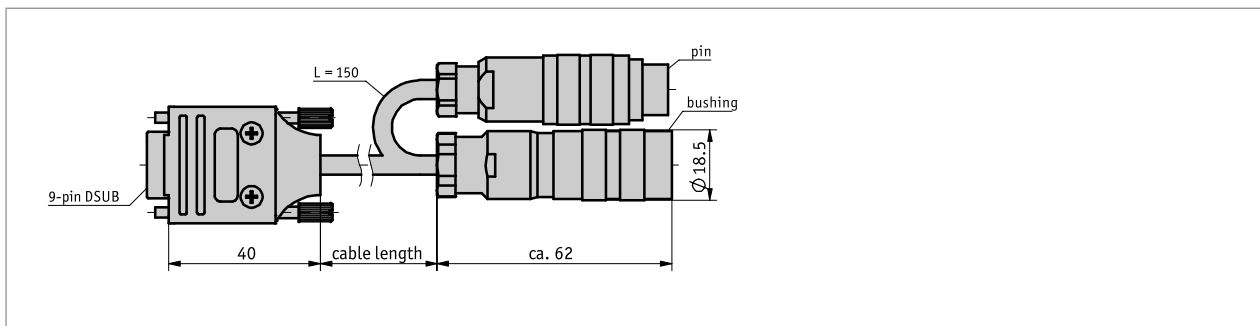

### Profile

- Ready-to-use cable connection
- Cable lengths up to 5 m

### Mechanical data

Feature	Technical data	Additional information
Cable sheath	PVC	