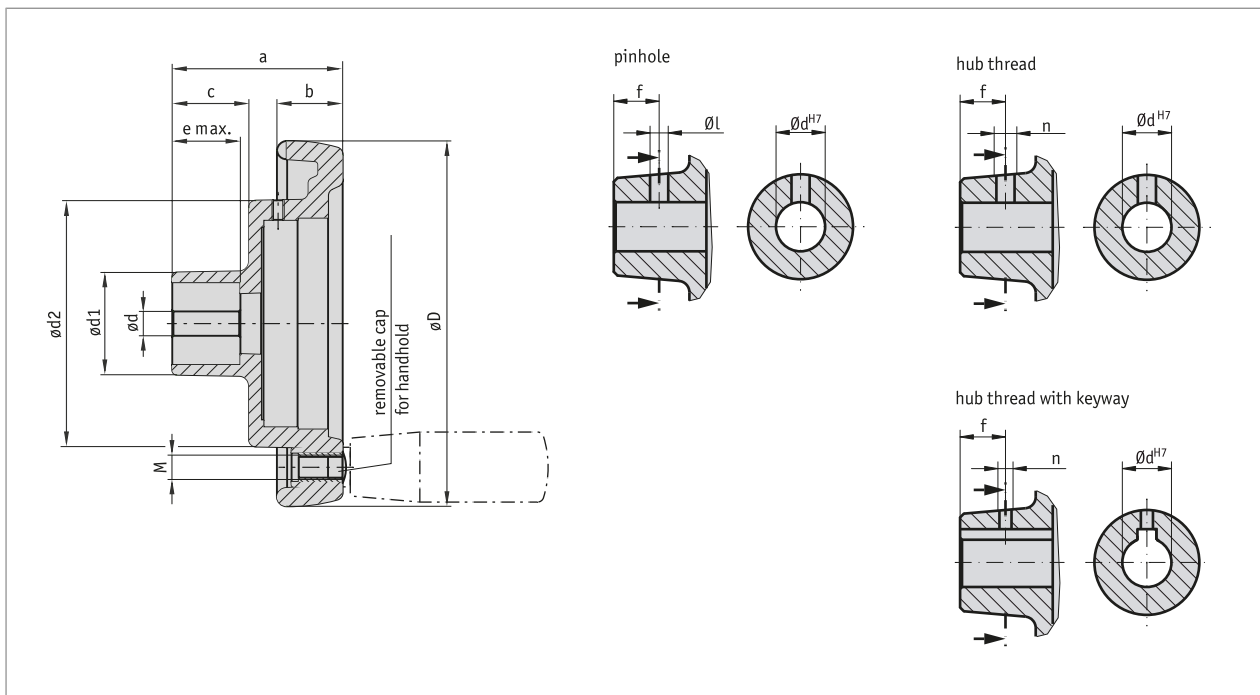

## Mechanical data

Feature	Technical data	Additional information
Material	plastic	hub of hot-dip steel
Weight	0.43 kg	KHB15

### ■ Dimensions

øD	ødv	ødx	ød1	ød2	a	b	c	e	GfG	Suitable for
150	6.8	26	42	101	70	27	30.5	28	M10	S80/1; SZ80/1

#### ■ Ordering table

Feature	Ordering data	Spezifikation	Additional information
Bore diameter	A 6.8 ...	prebored 07 ... 26 mm, in steps of 1 mm	see Table of dimensions, maximum value ødx
feather key groove	B OP JS9	without feather key groove Light fit	according to DIN 6885/1 T1
Pinhole	C OS ...	without pin hole Diameter "øL"/dimension "f" (e.g., 3.8/12)" others on request	see Table of dimensions; value GfG
hub thread	D ONG ...	without hub thread Thread "n"/dimension "f" (e.g., M4/12)" others on request	"see table Special processing, depending on the handwheel type, only if pin hole is "OS""
position indicator	E PM PS	Position indicator mounted Separate position indicator	separate ordering of a position indicator required! separate ordering of a position indicator required!