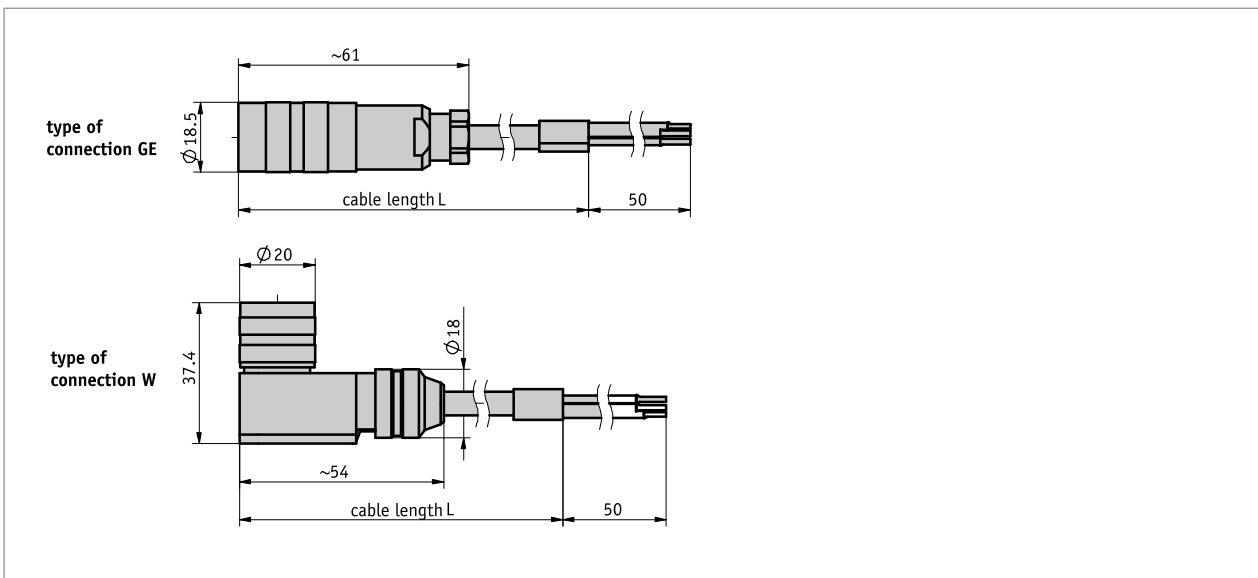

Profile

- Ready-to-use cable connection
- Cable lengths up to 20 m
- Connection technology M16, 3-pole

 *Voltage drop should be envisaged with increasing cable length. This should be taken into account for the electrical design.*

Mechanical data

Feature	Technical data	Additional information
Cable sheath	PVC	2x 0.75 mm ² , ø6.3 mm

Ambient conditions

Feature	Technical data	Additional information
Ambient temperature	-5 ... 80 °C	

pin assignment

■ KV02S0

"Cable number"	PIN
1 (black)	1
	2
"2 (black)"	3

Order

■ Ordering table

Feature	Ordering data	Spezifikation	Additional information
Type of connection	A GE W	straight connector right angle plug	
Cable length	B ...	01.0 ... 20.0 m, in intervals of 1 m	