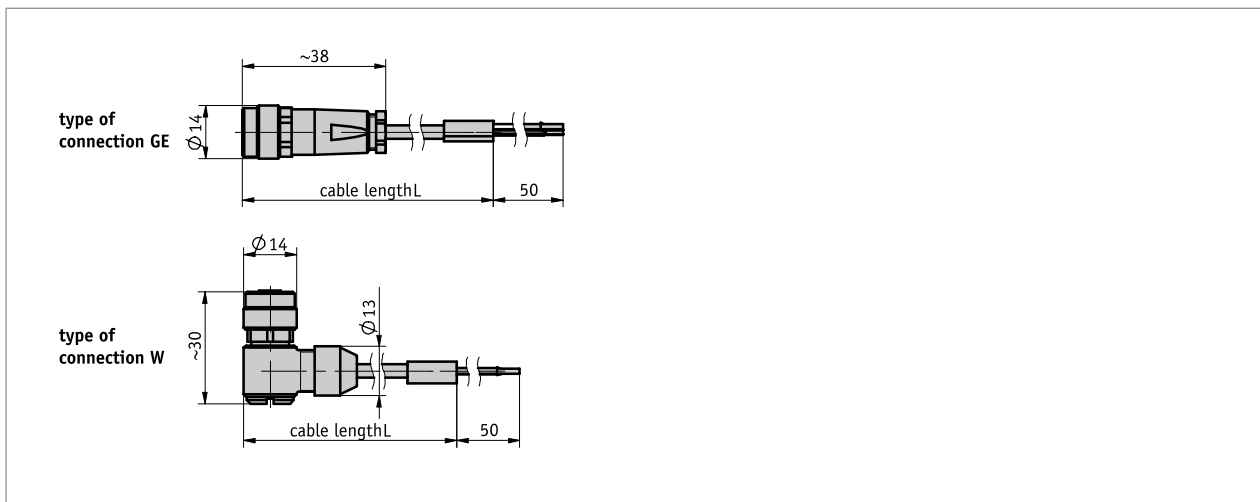

Profile

- Ready-to-use cable connection
- Cable lengths up to 20 m
- Connection technology M9, 3-pole

 *Voltage drop should be envisaged with increasing cable length. This should be taken into account for the electrical design.*

Mechanical data

Feature	Technical data	Additional information
Cable sheath	PUR	3x 0.15 mm ² , ø3.5 mm

Ambient conditions

Feature	Technical data	Additional information
Ambient temperature	-30 ... 85 °C	

pin assignment

■ KV03S0

Cable color	PIN
brown	1
green	2
white	3

Order

■ Ordering table

Feature	Ordering data	Spezifikation	Additional information
Type of connection	A GE W	straight connector right angle plug	
Cable length	B ...	01.0 ... 20.0 m, in intervals of 1 m	