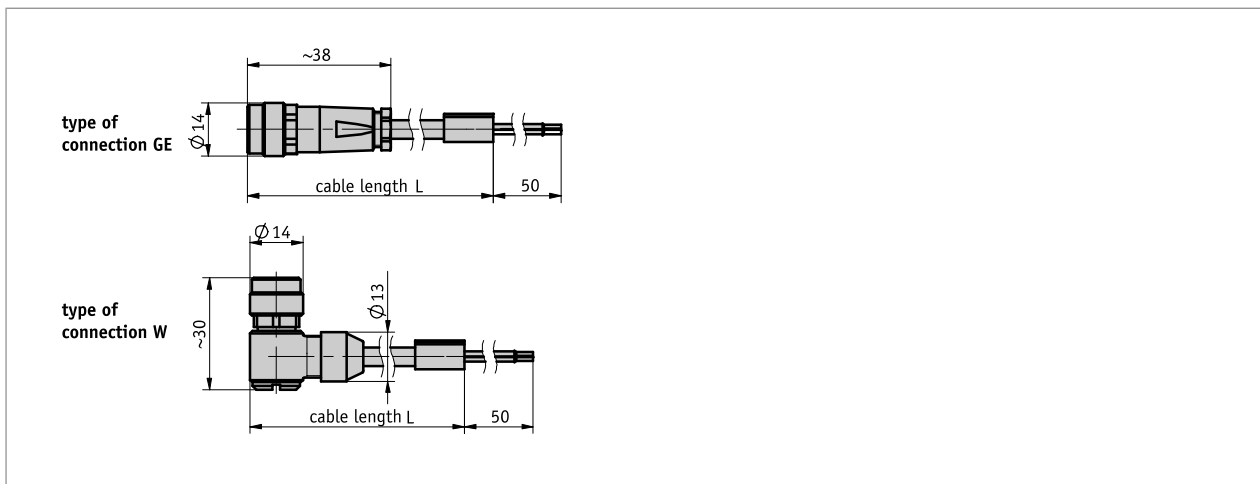

Profile

- Ready-to-use cable connection
- Cable lengths up to 20 m
- Connection technology M9, 4-pole

 *Voltage drop should be envisaged with increasing cable length. This should be taken into account for the electrical design.*

Mechanical data

Feature	Technical data	Additional information
Cable sheath	PVC	4x 0.15 mm ² , Ø4.8 mm

Ambient conditions

Feature	Technical data	Additional information
Ambient temperature	-30 ... 80 °C	

pin assignment

■ KV04S0

Cable color	PIN
white	1
brown	2
green	3
yellow	4

Order

- Ordering table

Feature	Ordering data	Spezifikation	Additional information
Type of connection	A GE W	straight connector right angle plug	
Cable length	B ...	01.0 ... 20.0 m, in intervals of 1 m	