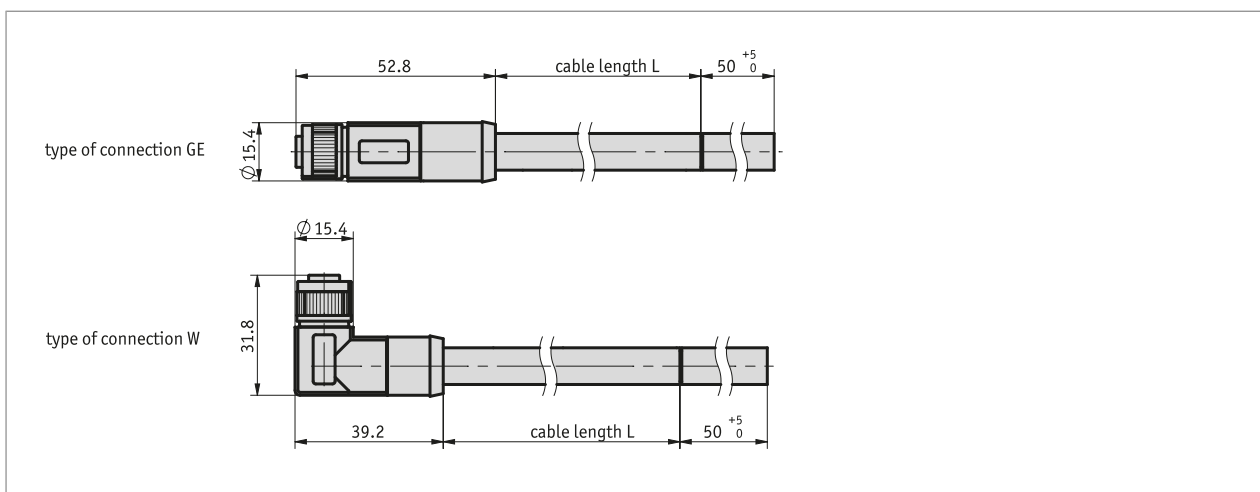

Profile

- Ready-to-use cable connection
- Cable lengths up to 5 m
- Connection technology M12 (T-coded), 4-pole, socket contact

 *Voltage drop should be envisaged with increasing cable length. This should be taken into account for the electrical design.*

Mechanical data

Feature	Technical data	Additional information
Cable sheath	PUR	4x1.5 mm ² , $\varnothing 9.7$ mm, shielded

Ambient conditions

Feature	Technical data	Additional information
Ambient temperature	-40 ... 90 °C	

pin assignment

Cable color	PIN
brown	1
white	2
blue	3
black	4

Order

- Ordering table

Feature	Ordering data	Spezifikation	Additional information
Type of connection	A GE W	straight connector right angle plug	
Cable length	B ...	01.5, 03.0, 05.0	