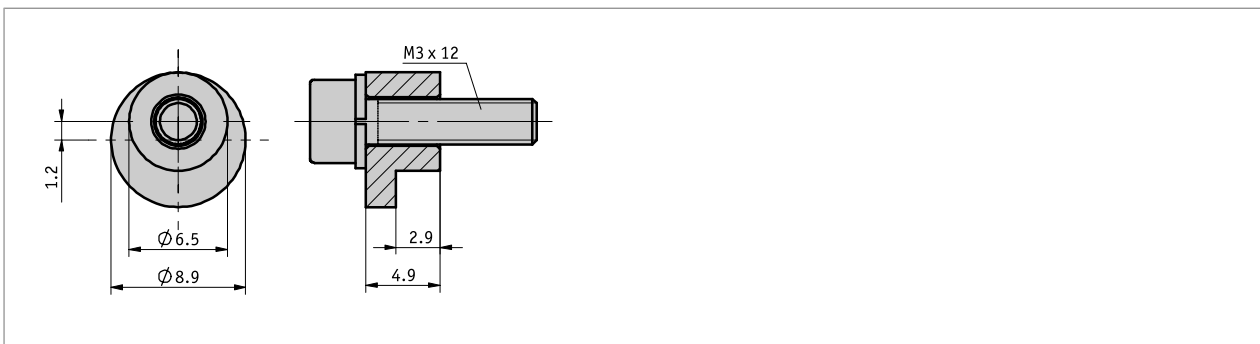

Profile

- For easy and secure fastening of rotary encoders with servo-flange

Mechanical data

Feature	Technical data	Additional information
Material	steel	

Order

- Order key

SK