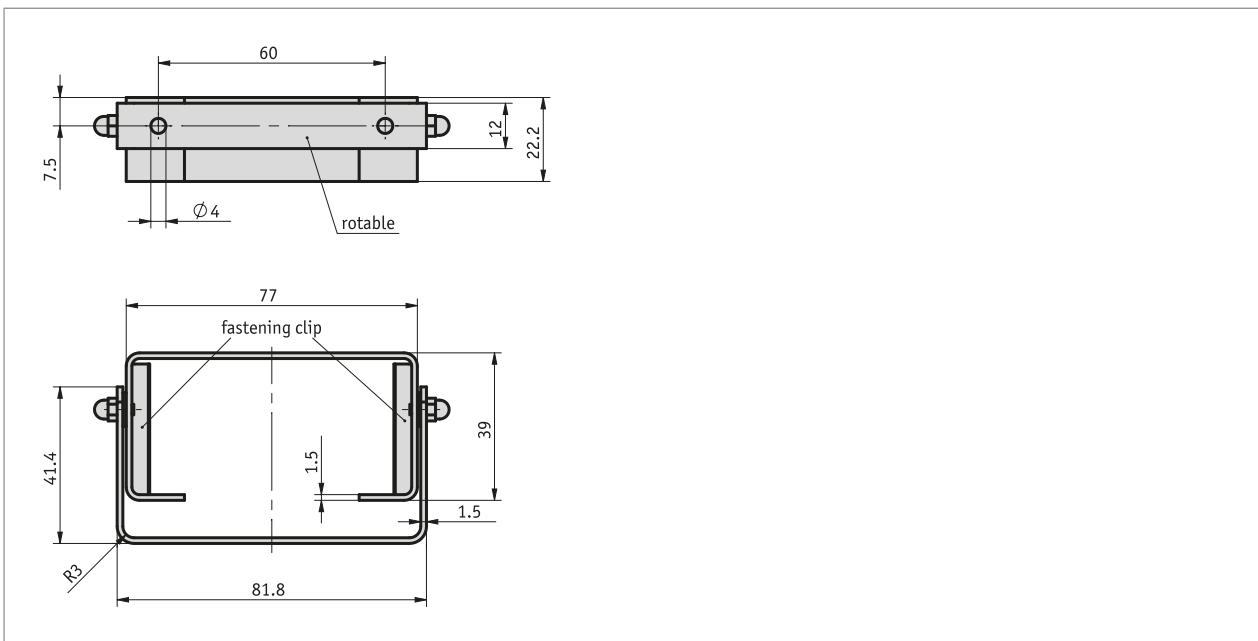

Profile

- Solid mounting bracket for magnetic display MA504/1
- Easy mounting

Mechanical data

Feature	Technical data	Additional information
Material	black-finished steel	

Order

■ Ordering information

One or more system components are required:
Measurement display MA504/1