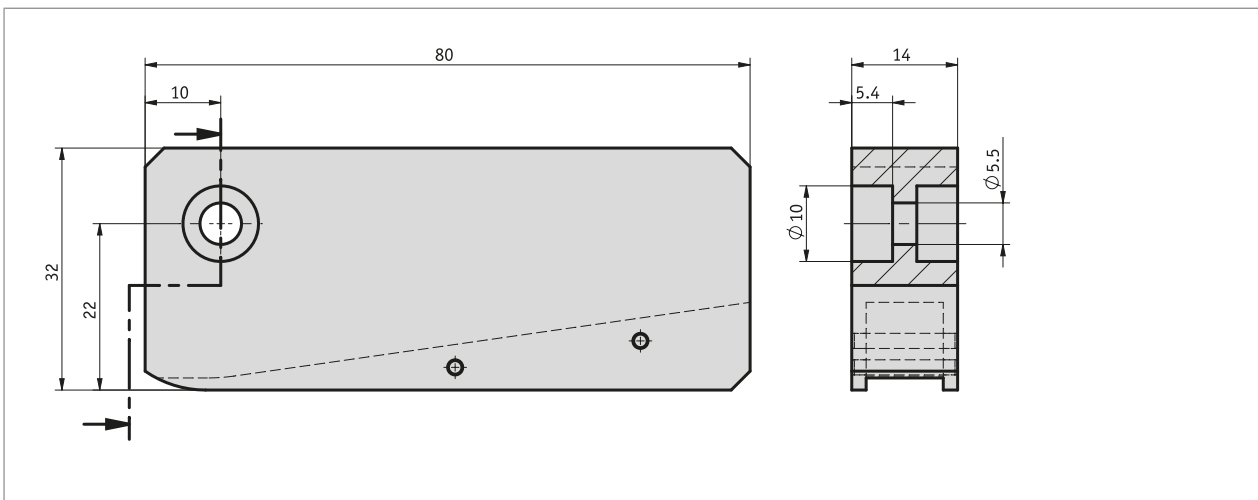

### Profile

- mounting aid for the MBA111, MBA213 absolute magnetic tape
- Easy mounting of the magnetic tapes
- Adjusted to the MSA111C, MSA213K sensor design
- Suitable for multiple use and easy integration into existing mounting processes
- Instructional video for mounting

### Mechanical data

Feature	Technical data	Additional information
Housing	black plastic	